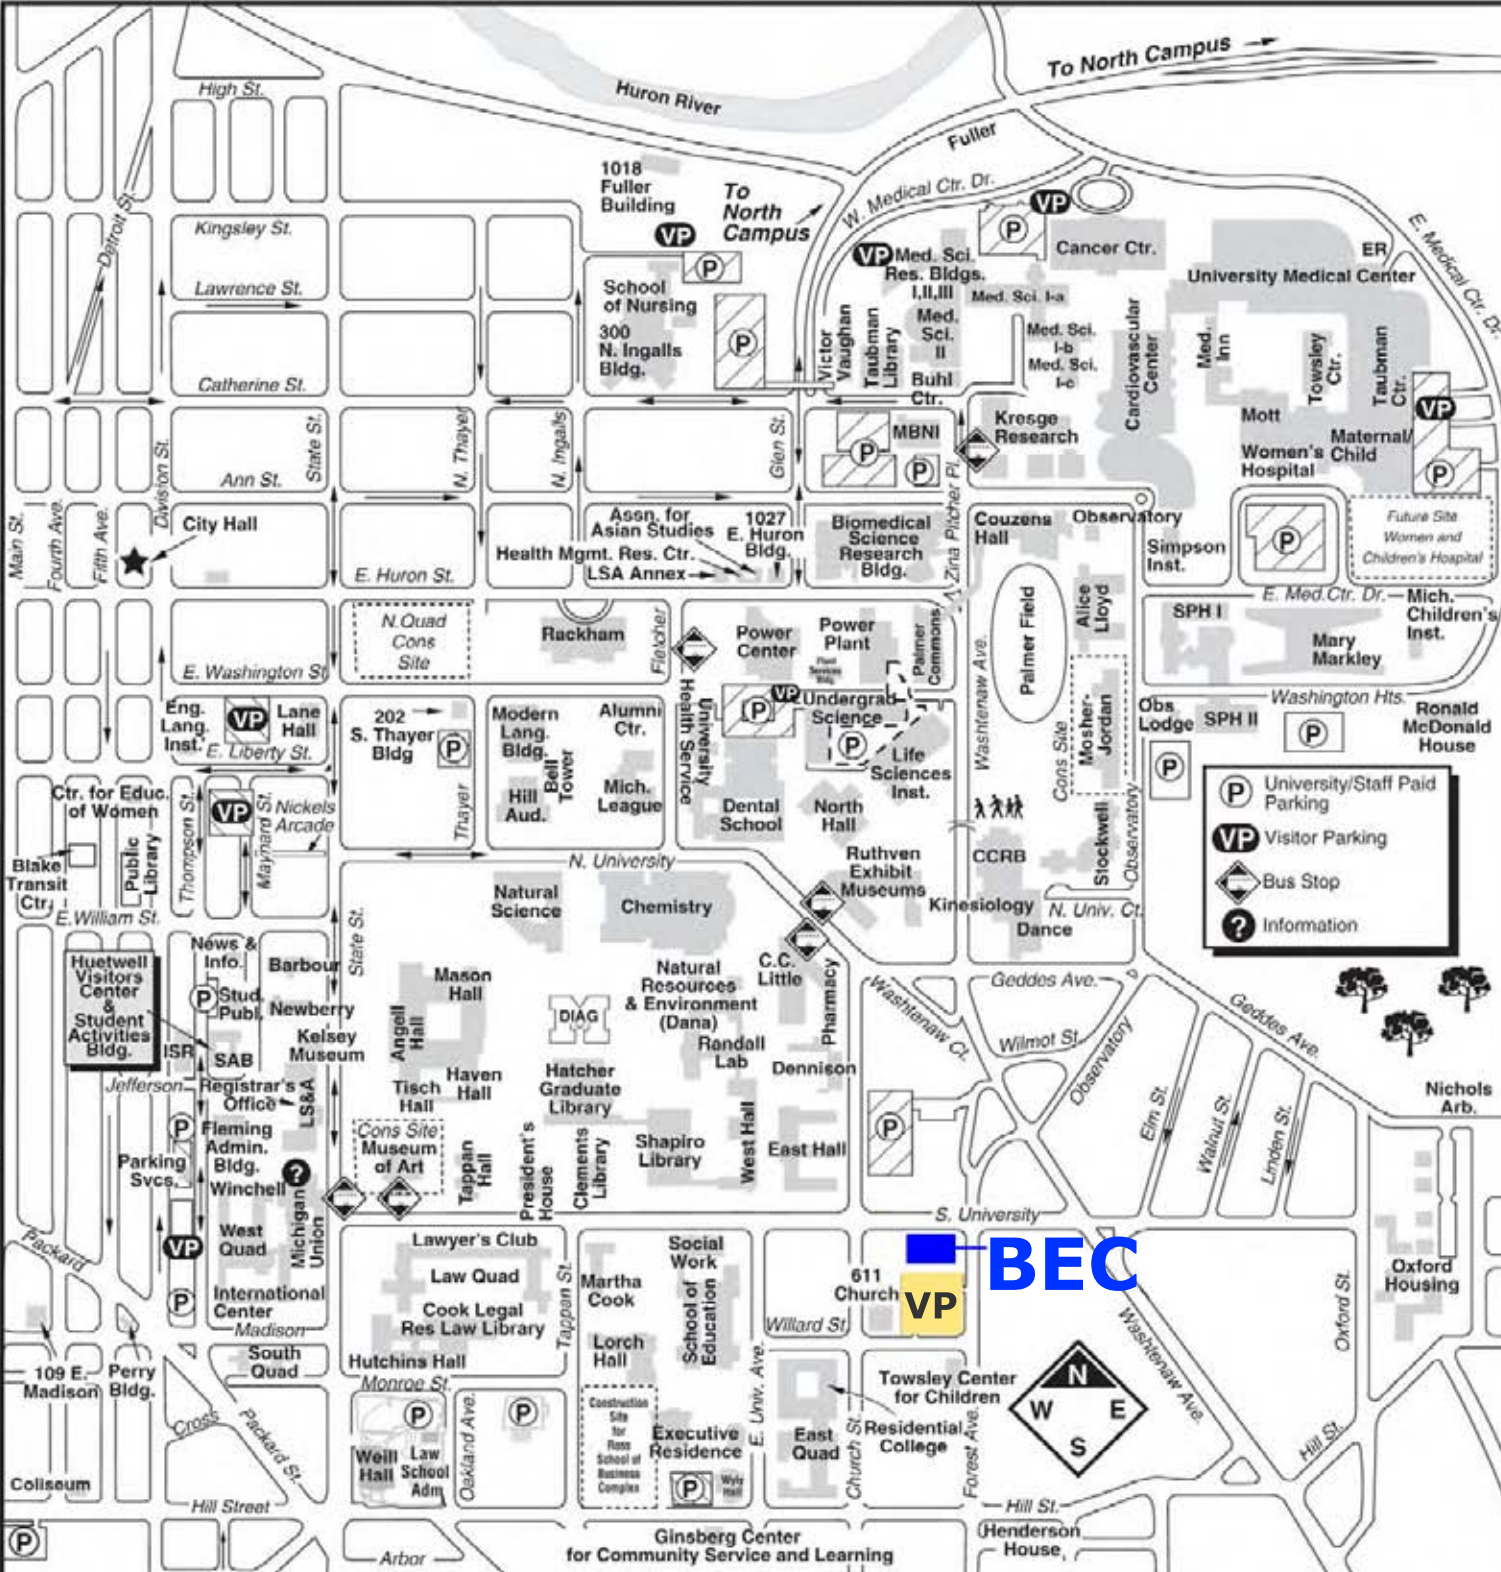

# University of Michigan Central Campus

A B C D E F

To Wolverine Tower and I-94

Information Campus Information Center, (First floor, Michigan Union, 764-INFO)

© 2008 University of Michigan, MM&D For use information call 734-764-9270.